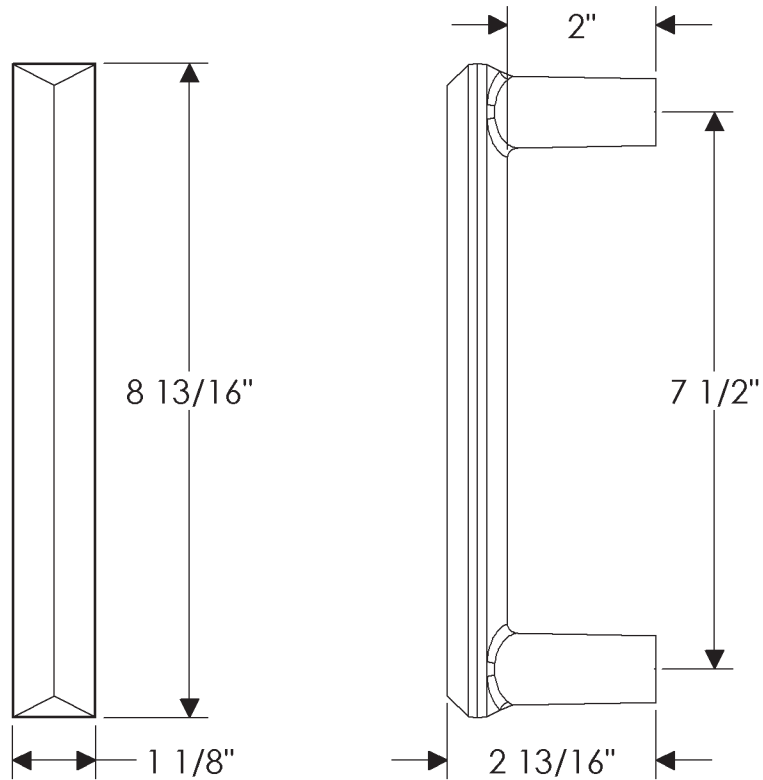

Mack Collection

G21075
7 1/2" Emile Grip