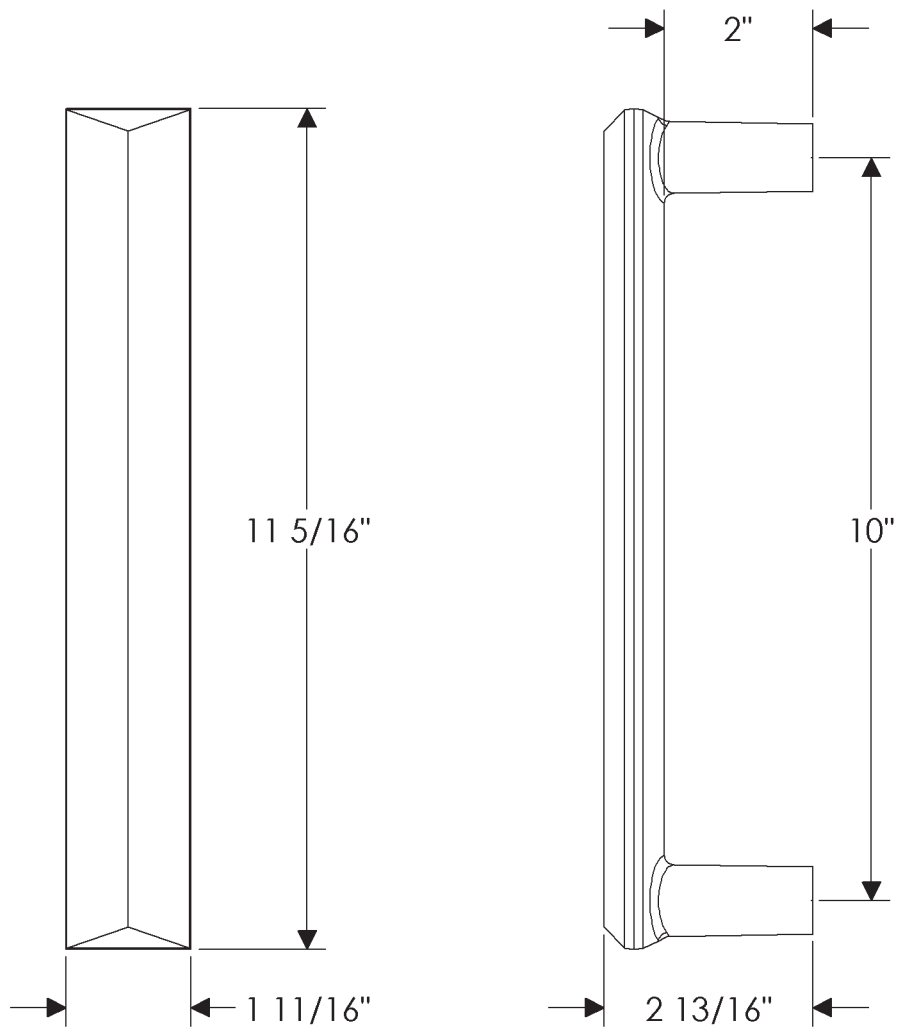

Mack Collection

G21010
10" Emile Grip